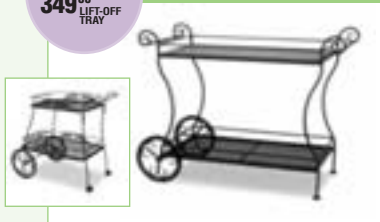

179⁰⁰
Set of three

NESTING TABLES

Charcoal, pewter, bronze, green

349⁰⁰
349⁰⁰
LIFT-OFF
TRAY

DEL RIO SERVING CART

Charcoal, bronze

Meadowcraft

TABLES