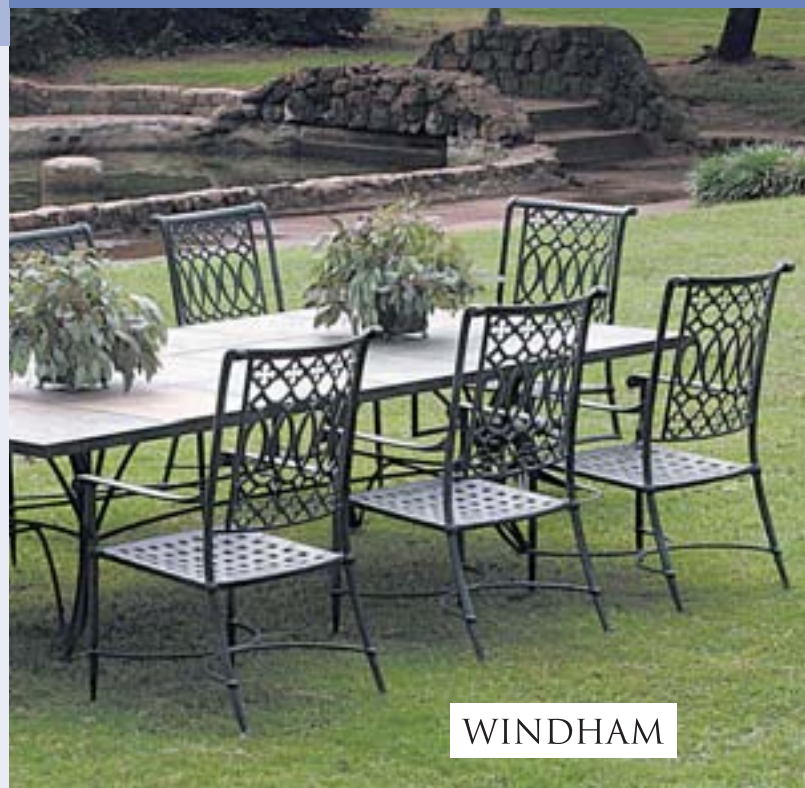

299⁰⁰
CHAIR
329⁰⁰
HI BACK
459⁰⁰
HI SWIVEL
ROCKER

SPINNAKER SLING

Rich earth, driftwood

649⁰⁰
CHAIR
799⁰⁰
SWIVEL
ROCKER
1299⁰⁰
LOUNGE

LAKESIDE WOVEN

599⁰⁰

SERVING CART

TABLES & ACCESSORIES

Ottoman - black, driftwood,
green, rich earth, pewter $ 289

20"	round	289
48"	round	299
51"	round/stnwks	1099
54"	round	539
60"	round	659
66" x 66"	sq/palazzo	1699
84" x 42"	oval	899
84" x 42"	stamp	1199
87" x 45"	oval/palazzo	1999

499⁰⁰
CHAIR
699⁰⁰
SWIVEL
CHAIR

ELYSEE

Spice

1299⁰⁰
LOUNGE
799⁰⁰
TEA CART

CHAISE LOUNGE

Spice (cushion extra)

WOVEN TABLE TOP

20"	round	$ 299
20"	square	299
48"	round	1199
60"	round	1599
76" x 40"	oval	1999
94" x 40"	oval	2299

MARDI GRAS TABLE TOP

48"	round	$ 1199
78" x 40"	oval	1999
97" x 40"	oval	2299

WINDHAM