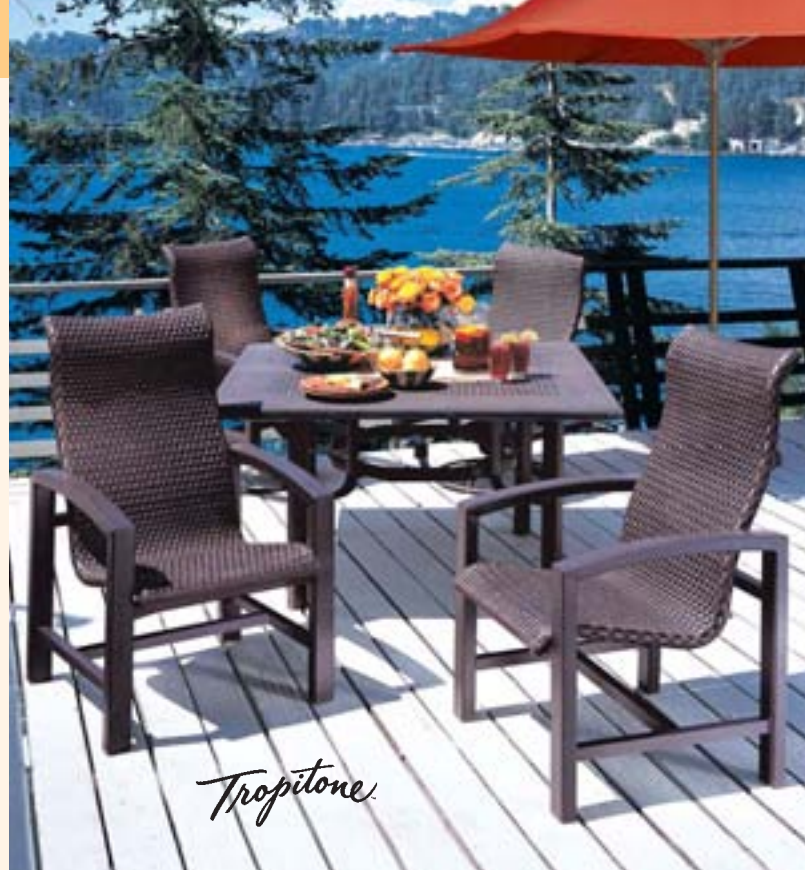

499⁰⁰
CHAIR
699⁰⁰
SWIVEL
CHAIR

ELYSEE

Spice

1299⁰⁰
LOUNGE
799⁰⁰
TEA CART

CHAISE LOUNGE

Spice (cushion extra)

WOVEN TABLE TOP

20"	round	\$ 299
20"	square	299
48"	round	1199
60"	round	1599
76" x 40"	oval	1999
94" x 40"	oval	2299