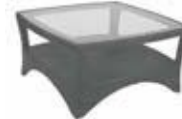

Laguna Collection

\$899
Laguna Deep Seat
w 34" x d 36" x h 37"

\$1099
Laguna Spring
Deep Seat
w 34" x d 36" x h 37"

\$1499
Laguna Loveseat
w 61" x d 36" x h 38"

\$1999
Laguna Sofa
w 85" x d 36" x h 38"

\$799
Laguna Coffee Table
w 42" x d 42" x h 21"