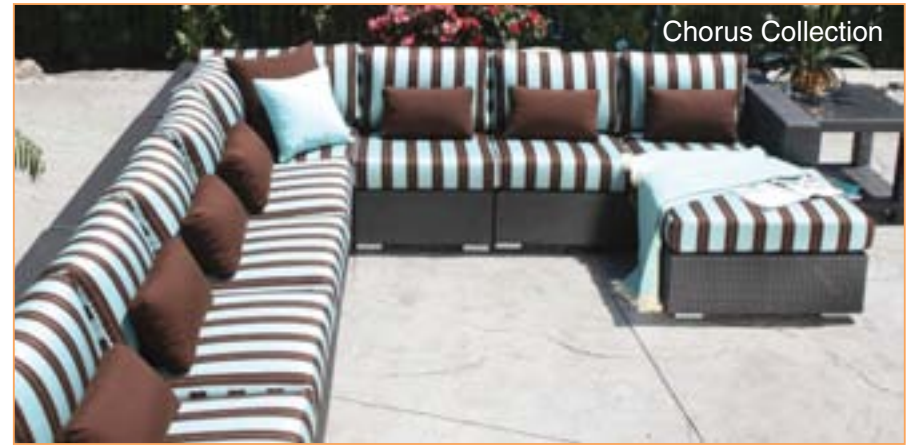

Bimini Chaise Lounge
w 31" x d 76" x h 40"