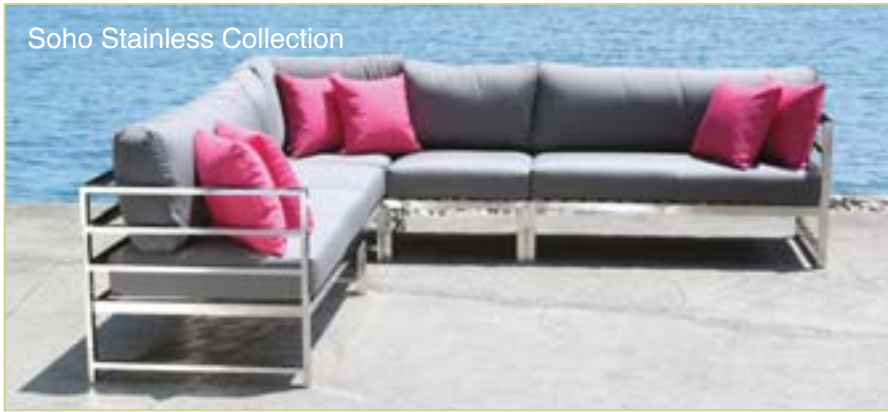

Soho Stainless Collection