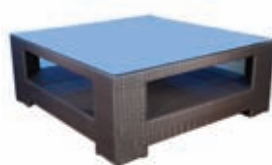

$499
Commodore Coffee Table
w 44" x d 44" x h 17"